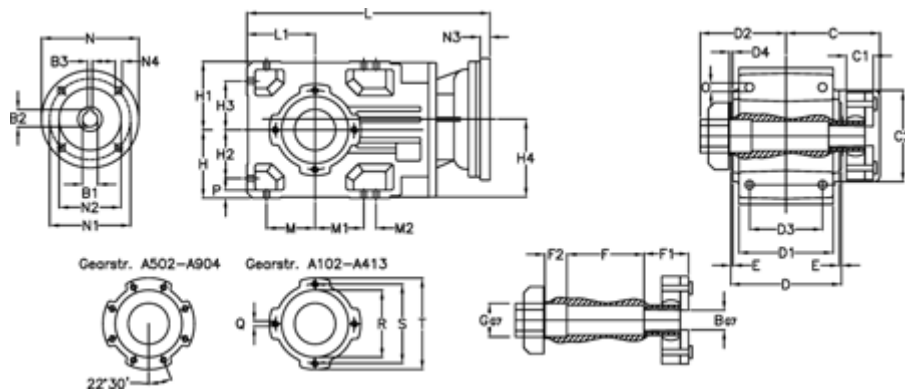

Article number: 296003502846345
 Description: Bevel helical gearbox
 A352QF35-28,4-P112B5

Measures

B = 35	D1 = 166	F2 = 53	L = 389.0	N3 = 4,5
B1 = 28	D2 = 80	G = 42	L1 = 100	N4 = M12x16
B2 = 31.3	D3 = 135	GA = 43	M = 73.0	O = 12.0
B3 = 8	d4 = 5.0	H = 100	M1 = 73.0	P = 11
C = 70.0	Description = A352 QF-xx P112 B5	H1 = 100	M2 = 11	Q = M10x17
C1 = 24	E = 3.5	H2 = 73.0	N = 250	R = 110
C2 = 90.0	F = 12.0	H3 = 73.0	N1 = 215	S = 130
D = 173	F1 = 48.0	H4 = 114.0	N2 = 180	T = 150